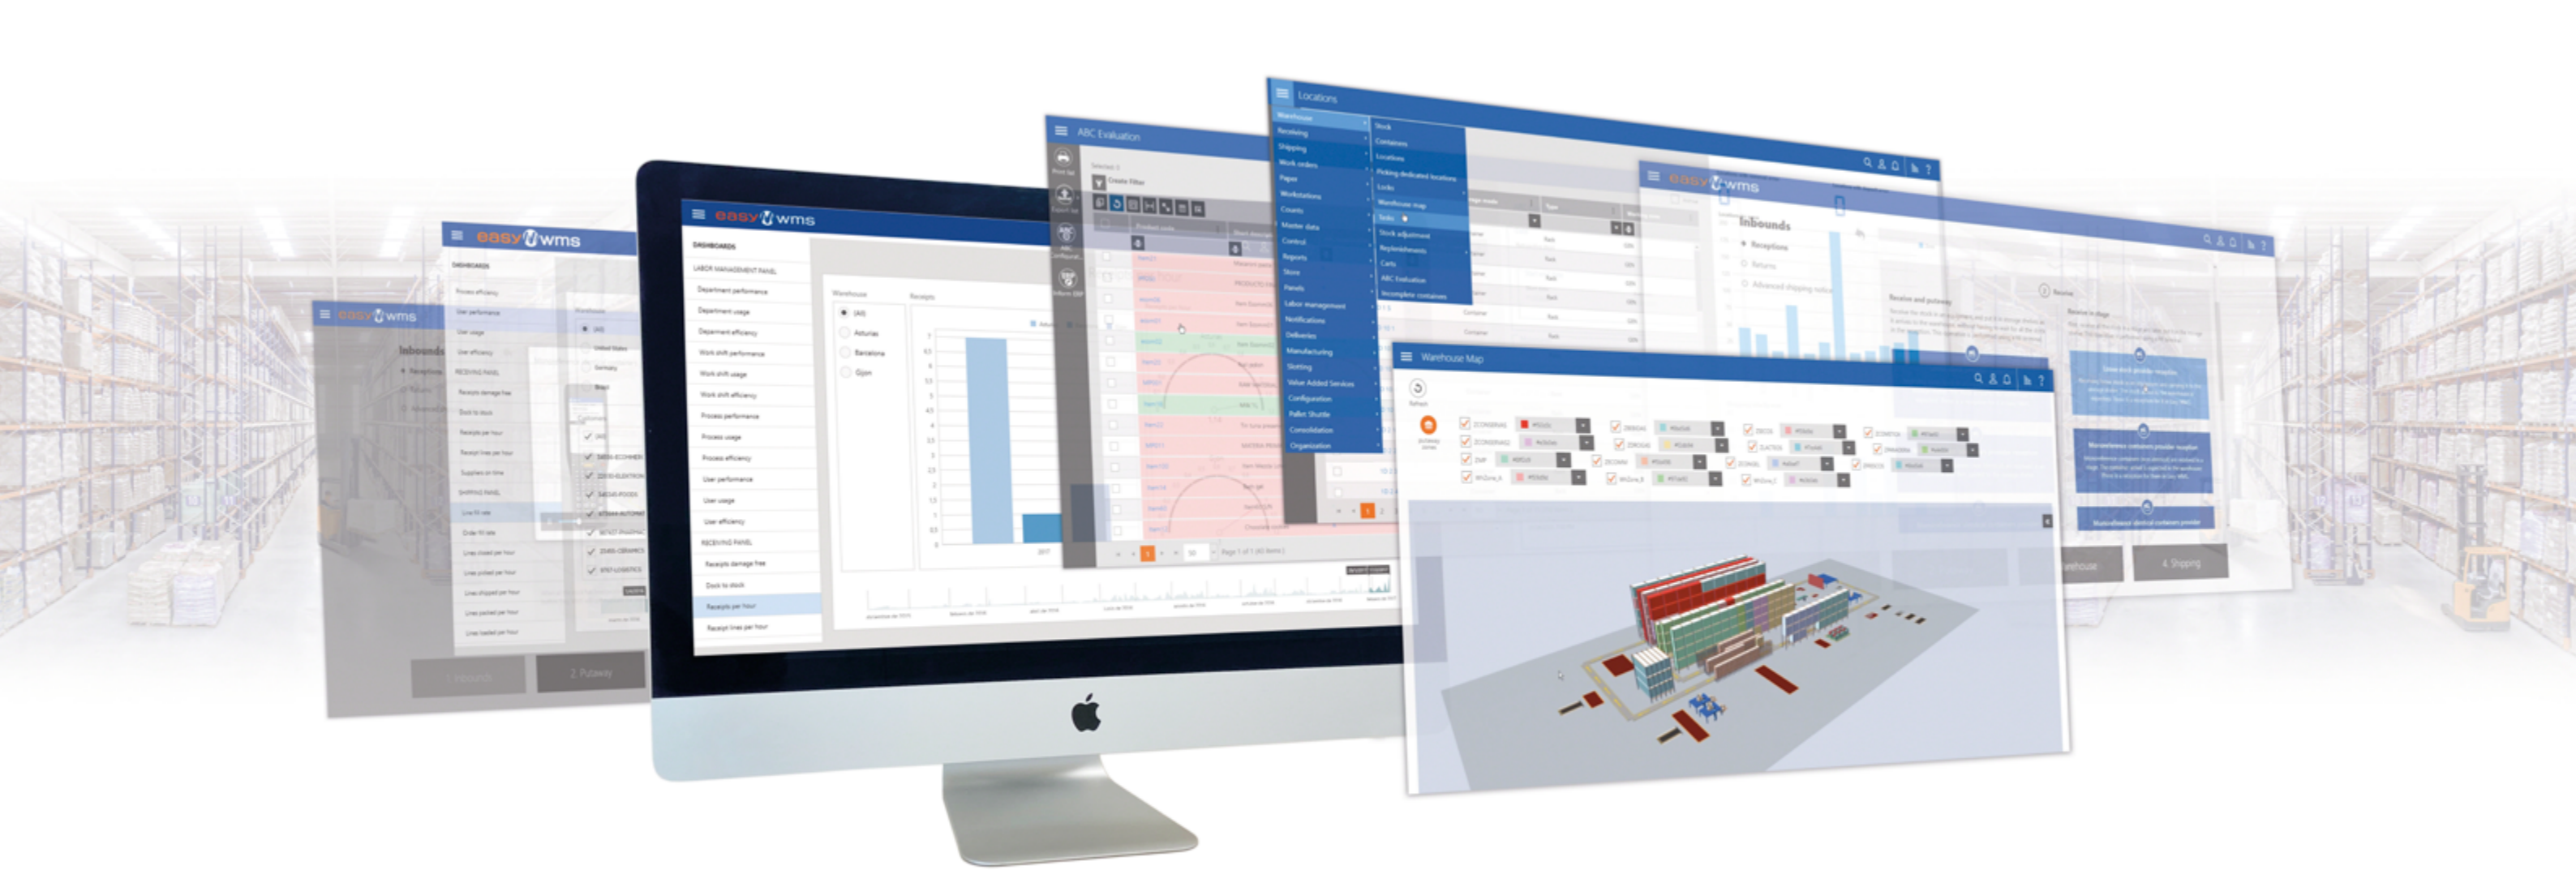

WAREHOUSE MANAGEMENT SYSTEM

OPTIMISE YOUR SUPPLY CHAIN

TECHNOLOGICAL INNOVATION FOR EFFICIENT WAREHOUSES

Capability is a competitive resource in this market, where companies must be ready and able to keep pace logistically with the daily demands of their customers.

Due to these changes, more and more companies must reorganise to deal with the unique challenges

of doing business in different sectors. These days, every warehouse deals with big data, which involves analysing massive amounts of information. Thus, it is almost impossible to set up a distribution chain without a warehouse management system to improve overall operations.

EASY SOFTWARE SOLUTIONS

We know our way around your warehouse

Our new Easy WMS platform provides a variety of solutions for the entire logistics process. So, your company will be able to control and take action in all operations (manufacturing, storage of raw materials and finished products, picking and goods distribution). Plus, you can analyse your entire supply chain, providing global, open-ended visibility.

INTERCONNECTED SOLUTIONS FOR YOUR SUPPLY CHAIN

easy WMS

WAREHOUSE MANAGEMENT SYSTEM

Easy WMS is a powerful, versatile, scalable and flexible software program that can manage a manually operated warehouse (paper or radiofrequency device run), a mixed facility or a large automated warehouse with the same efficiency.